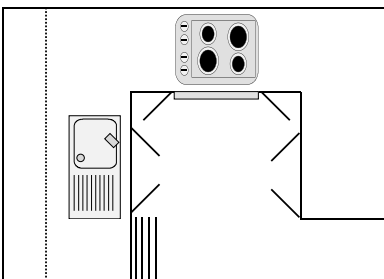

Mocha Glaze

Doors

Modern

Heritage

Standard Kitchens

Kitchen 1

Straight Kitchen Unit
2300mm x 600mm Kitchen
Utensil Tray
Electric 4 Burner Cooktop
Single Bowl Stainless Steel Sink with Mixer Tap

Kitchen 2

L Shaped Kitchen with Overheads
1950mm x 600mm
Utensil Tray
1800mm x 600mm with Overheads 1800mm x 300mm
Electric 4 Burner Cooktop
Electric Under Bench Oven
Electric Slide Out Rangehood
Single Bowl Stainless Steel Sink with Mixer Tap

Kitchen 3

U Shaped Kitchen with Breakfast Bar
2000mm x 900mm Breakfast
Utensil Tray
2400mm x 600mm Under Window
1500mm x 600mm
Electric 4 Burner Cooktop
Electric Under Bench Oven
Single Bowl Stainless Steel Sink with Mixer Tap