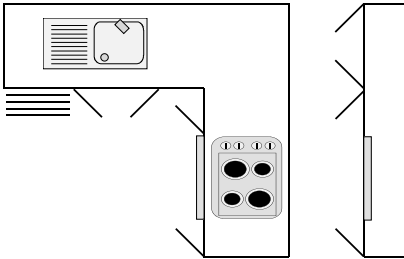

Mocha Glaze

Doors

Modern

Heritage

Standard Kitchens

Kitchen 1

Straight Kitchen Unit
2300mm x 600mm Kitchen
Utensil Tray
Electric 4 Burner Cooktop
Single Bowl Stainless Steel Sink with Mixer Tap

Kitchen 2

L Shaped Kitchen with Overheads
1950mm x 600mm
Utensil Tray
1800mm x 600mm with Overheads 1800mm x 300mm
Electric 4 Burner Cooktop
Electric Under Bench Oven
Electric Slide Out Rangehood
Single Bowl Stainless Steel Sink with Mixer Tap

Kitchen 3

U Shaped Kitchen with Breakfast Bar
2000mm x 900mm Breakfast
Utensil Tray
2400mm x 600mm Under Window
1500mm x 600mm
Electric 4 Burner Cooktop
Electric Under Bench Oven
Single Bowl Stainless Steel Sink with Mixer Tap